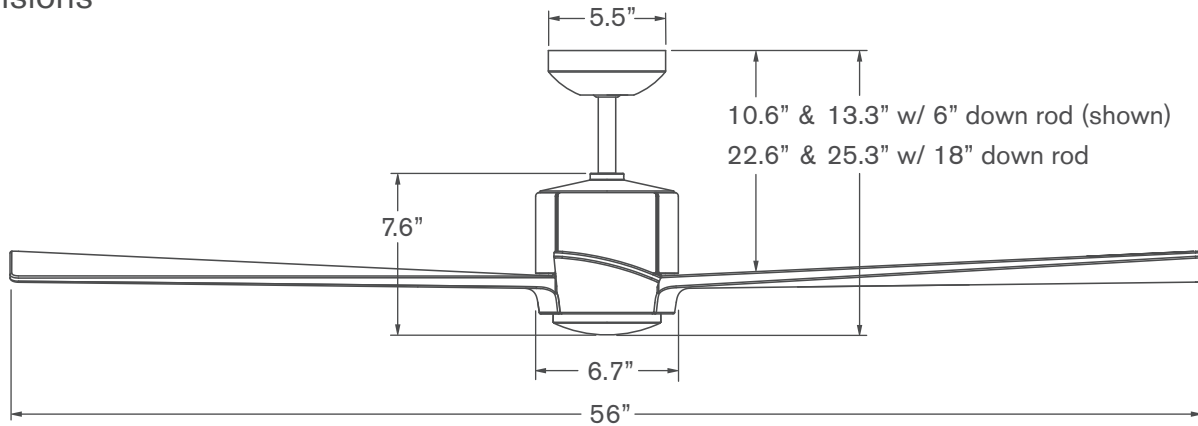

Dimensions

Specifications

- 6-speed, reversible DC motor
- Die cast aluminum construction
- 56" span, solid wood blades
- Includes 6" and 18" down rods (longer options also available)
- Optional LED light: 17W, 90 CRI, 3000K, 1530 lumens (dimnable) behind opal glass diffuser; adds 0.75" to length of fan; CA Title 24 (JA8) compliant
- Slope compatible up to 20°; adapter available for slopes up to 45°
- Designed by The Modern Fan Company
- ETL listed for dry and damp locations
- Weight: 13.0 lbs (5.9 kgs)

DOWN RODS

The Nouveau DC ships standard with 6" and 18" down rods. Use the following part numbers to order accessory down rods.

#DRD	Finish	Length
-	-	-
▲	▲	▲
MW	Matte White	12 12"
GT	Graphite	24 24"
DB	Dark Bronze	36 36"
		48 48"
		60 60"
		72 72"