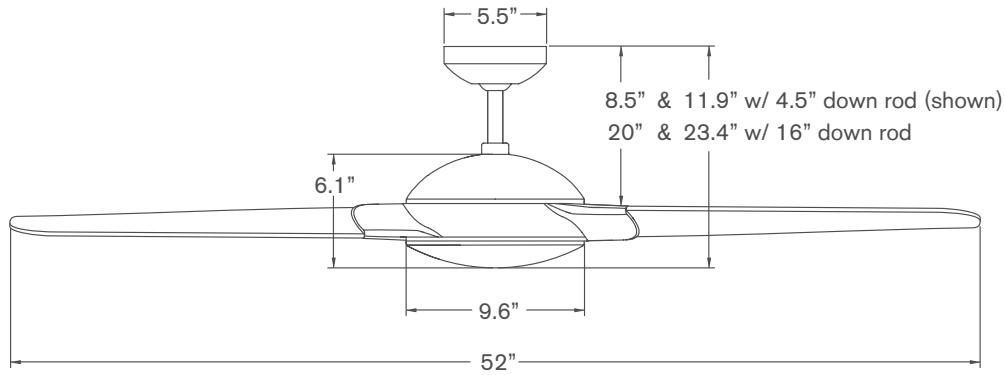

# Flow

Flow > Configure item number from attributes below.

#FLO	Finish	Blade Span	Blade Color	Light Option	Control Option
-	-	-	-	-	-
▲	<b>GW</b> Gloss White <b>MN</b> Matte Nickel	▲ <b>52</b> 52" Span	▲ <b>WH</b> White <b>NK</b> Nickel <b>BB</b> Bamboo	▲ <b>NL</b> No Light <b>372</b> 20W LED	▲ <b>001</b> Fan Speed Only <b>002</b> Fan & Light – 3 Wire <b>003</b> Handheld Remote <b>004</b> Fan & Light – 2 Wire <b>005</b> Wall/Remote Combo

## Dimensions

## Specifications

- 153mm x 18mm AC motor with reverse switch on fan body
- Die cast aluminum construction
- 52" span, formed plywood blades
- Includes 4.5" and 16" down rods (longer options also available)
- Optional LED light: 20W, 90 CRI, 3000K, 1800 lumens (dimnable) behind opal glass diffuser; adds .5" to length of fan; CA Title 24 (JA8) compliant
- Slope compatible up to 33°; adapter available for slopes up to 45°
- Designed by Ron Rezek
- ETL listed for dry and damp locations
- Weight: 19 lbs (8.6 kgs)

## DOWN RODS

The Flow ships standard with 4.5" and 16" down rods. Use the following part numbers to order accessory down rods.

	Finish	Length
#DRD	-	-
▲		▲
<b>GW</b>	Gloss White	12 12"
<b>MN</b>	Matte Nickel	24 24"
		36 36"
		48 48"
		60 60"
		72 72"