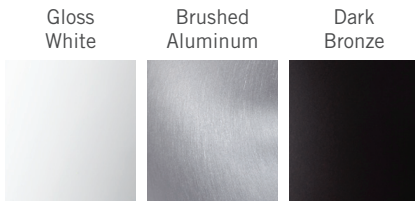

Altus | 42

FAN FINISHES

PLYWOOD BLADES

Plywood blades are constructed of furniture grade veneers, painted or stained as shown here. Natural variations may exist in woodgrains and finishes.

ALTUS FAN CONTROLS

Selection of a control option is made at time of order and incorporated into the fan item number (except #FC-009A and #FC-009B which are sold as accessory items).

#FC-001 Fan Speed Only Control (no light)

For a single AC fan, providing four speeds. Not intended for a fan with light. *Note: Not compatible with remote control.*

#FC-002 Fan & Light Control-3 Wire

For a single AC fan with LED light, providing four speeds and dimming function. Requires three wires from switch location to fan. *Note: Not compatible with remote control.*

#FC-003-LED Handheld Remote RF Control

Designed for independent operation a single AC fan or AC fan with LED light, providing three speeds and full range dimming (or "on/off" switching), using only one circuit (two wires). Includes RF handset, receiver, battery and comes with a wall mounting bracket for handset.

#FC-004-LED Fan & Light RF Control-2 Wire

Designed for independent operation of a single AC fan or AC fan with LED light, providing three speeds and full range dimming (or "on/off" switching), using only one circuit (two wires). Includes RF wall control (with master power switch), switch plate and receiver.

#FC-005-LED Wall/Remote Combo RF Control-2 Wire

Designed for independent operation of a single AC fan or AC fan with LED light, providing three speeds and full range dimming (or "on/off" switching), using only one circuit (two wires). Includes RF handset, RF wall control (with master power switch), switch plate and receiver.

#FC-009A / #FC-009B Multi-fan Speed Controls for AC Fans (no lights)