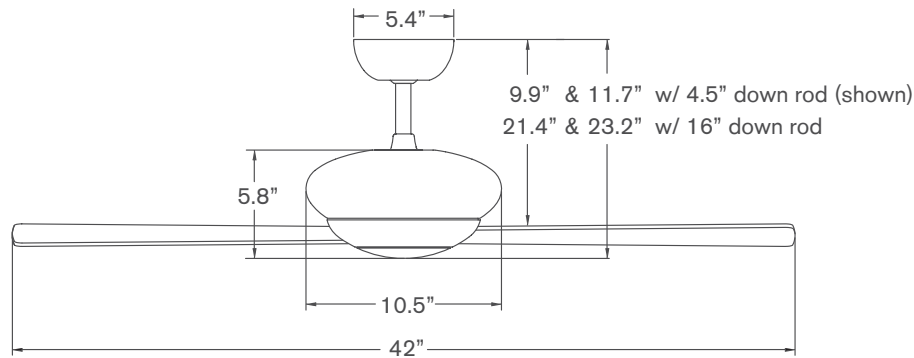

Dimensions

Also available in 52" blade span.

Specifications

- 153mm x 18mm AC motor with reverse switch on fan body
- Die cast and spun aluminum construction
- 42" span, plywood blades
- Includes 4.5" and 16" down rods (longer options also available)
- Optional LED light: 17W, 90 CRI, 3000K, 1530 lumens (dimnable) behind an opal glass diffuser; adds 1.5" to length of fan; CA Title 24 (JA8) compliant
- Slope compatible up to 33°; adapter available for slopes up to 45°
- Designed by Ron Rezek
- ETL listed for dry and damp locations
- Weight: 15 lbs (6.8 kgs)

DOWN RODS

The Altus ships standard with 4.5" and 16" down rods. Use the following part numbers to order accessory down rods.

| #DRD | Finish | Length |
|-----------|------------------|--------|
| - | - | - |
| ▲ | | ▲ |
| GW | Gloss White | 12 12" |
| BA | Brushed Aluminum | 24 24" |
| DB | Dark Bronze | 36 36" |
| | | 48 48" |
| | | 60 60" |
| | | 72 72" |