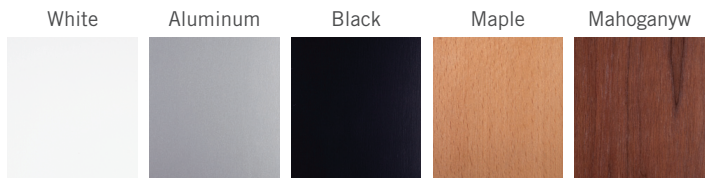

* Energy Guide Data represents weighted averages of low speed and high speed performance, assuming typical use (excluding light). For more information, visit www.modernfan.com.

Altus | 42

FAN FINISHES

PLYWOOD BLADES

Plywood blades are constructed of furniture grade veneers, painted or stained as shown here. Natural variations may exist in woodgrains and finishes.

ALTUS FAN CONTROLS

Selection of a control option is made at time of order and incorporated into the fan item number (except #FC-009A and #FC-009B which are sold as accessory items).