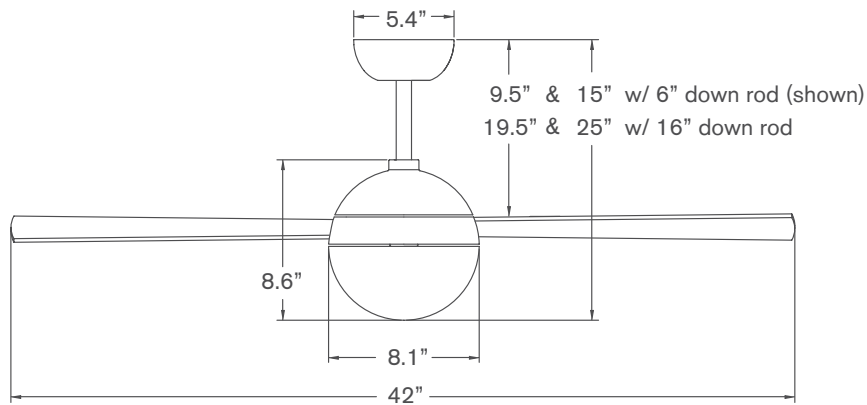

Ball | 42

Ball | 42 > Configure item number from attributes below.

#BAL	Finish	Blade Span	Blade Color	Light Option	Control Option
-	-	-	-	-	-
▲	▲	▲	▲	▲	▲
	GW Gloss White	42 42" Span	WH White	NL No Light	001 Fan Speed Only
	BA Brushed Aluminum		AL Aluminum	652 20W LED	002 Fan & Light – 3 Wire
			MP Maple		003 Handheld Remote
					004 Fan & Light – 2 Wire
					005 Wall/Remote Combo

Dimensions

Also available in 52" blade span.

Specifications

- 153mm x 18mm AC motor with reverse switch on fan body
- Die cast aluminum construction
- 42" span, plywood blades
- Includes 6" and 16" down rods (longer options also available)
- Optional LED light: 20W, 90 CRI, 3000K, 1800 lumens (dimnable) behind opal glass diffuser; CA Title 24, JA8-2019 compliant
- Slope compatible up to 33°; adapter available for slopes up to 45°
- Designed by Ron Rezek
- ETL listed for dry and damp locations
- Weight: 16 lbs (7.3 kgs)

DOWN RODS

The Ball ships standard with 6" and 16" down rods. Use the following part numbers to order accessory down rods.

#DRD	Finish	Length
-	-	-
▲		▲
GW	Gloss White	12 12"
BA	Brushed Aluminum	24 24"
		36 36"
		48 48"
		60 60"
		72 72"