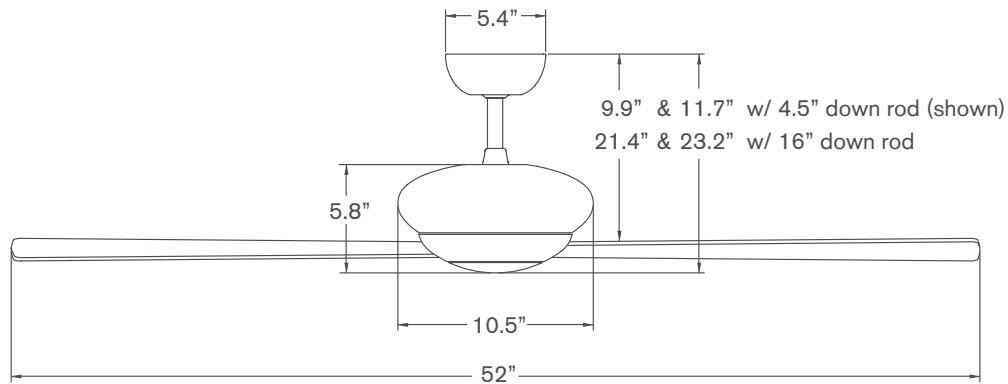

Dimensions

Also available in 42" blade span.

Specifications

- 153mm x 18mm AC motor with reverse switch on fan body
- Die cast and spun aluminum construction
- 52" span, plywood blades
- Includes 4.5" and 16" down rods (longer options also available)
- Optional LED light: 17W, 90 CRI, 3000K, 1530 lumens (dimnable) behind an opal glass diffuser; adds 1.5" to length of fan; CA Title 24, JA8-2019 compliant
- Slope compatible up to 33°; adapter available for slopes up to 45°
- Designed by Ron Rezek
- ETL listed for dry and damp locations
- Weight: 15 lbs (6.8 kgs)