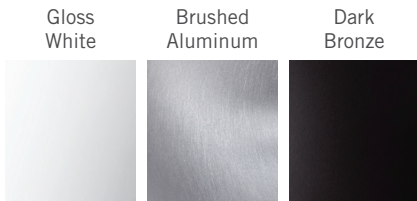

Altus | 42

FAN FINISHES

PLYWOOD BLADES

Plywood blades are constructed of furniture grade veneers, painted or stained as shown here. Natural variations may exist in woodgrains and finishes.

ALTUS FAN CONTROLS