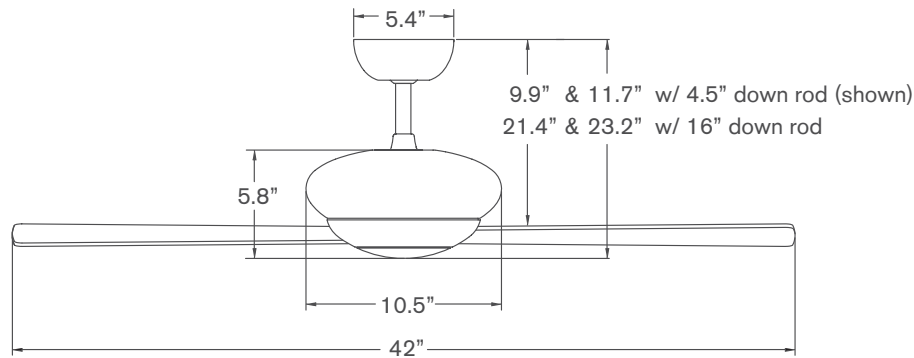

Dimensions

Also available in 52" blade span.

Specifications

- 153mm x 18mm AC motor with reverse switch on fan body
- Die cast and spun aluminum construction
- 42" span, plywood blades
- Includes 4.5" and 16" down rods (longer options also available)
- Optional LED light: 17W, 90 CRI, 3000K, 1530 lumens (dimnable) behind an opal glass diffuser; adds 1.5" to length of fan; CA Title 24, JA8-2019 compliant
- Slope compatible up to 33°; adapter available for slopes up to 45°
- Designed by Ron Rezek
- ETL listed for dry and damp locations
- Weight: 15 lbs (6.8 kgs)