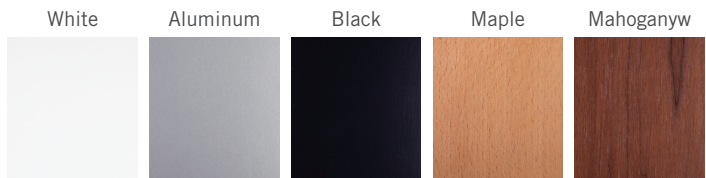

Altus | 42

FAN FINISHES

PLYWOOD BLADES

Plywood blades are constructed of furniture grade veneers, painted or stained as shown here. Natural variations may exist in woodgrains and finishes.

ALTUS FAN CONTROLS