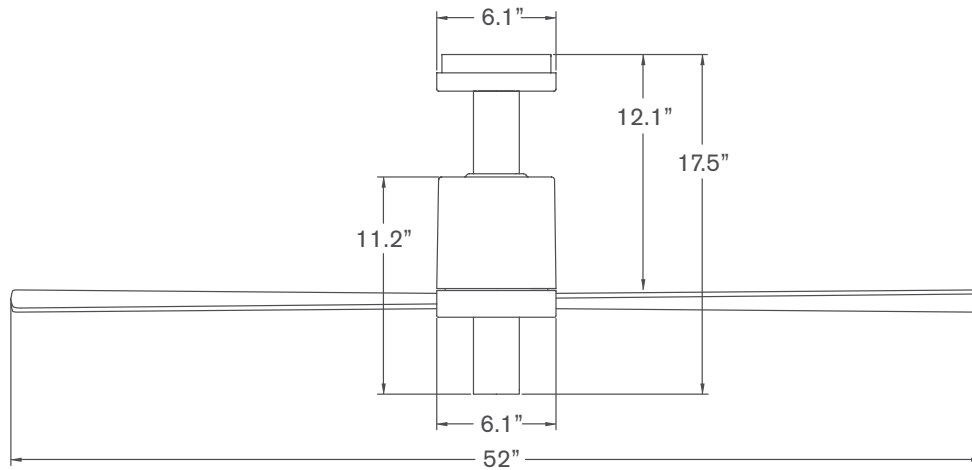

# Pensi DC

Pensi DC > Configure item number from attributes below.

#PEN	Finish	Blade Span	Blade Color	Light Option	Control Option
-	-	-	-	-	-
▲	<b>GW</b> Gloss White	▲ <b>52</b> 52" Span	▲ <b>WH</b> White	▲ <b>NL</b> No Light	▲ <b>WC</b> Wall Control
	<b>AA</b> Aluminum/Anthracite		<b>AL</b> Aluminum	<b>151</b> 7W GU10 LED	<b>RC</b> Remote Control
					<b>CC</b> Wall/Remote Combo

## Dimensions

## Specifications

- 6-speed, reversible DC motor
- Die cast and extruded aluminum construction
- 52" span, injection-molded ABS blades
- Pre-configured with a 4" down rod (longer options also available)
- Optional LED light: 7W, 90 CRI, 3000K, 500 lumens (dimnable), GU10 base; CA Title 24, JA8-2019 compliant
- For flat ceilings only
- Designed by Jorge Pensi
- ETL listed for dry and damp locations
- Weight: 16.0 lbs (7.3 kgs)