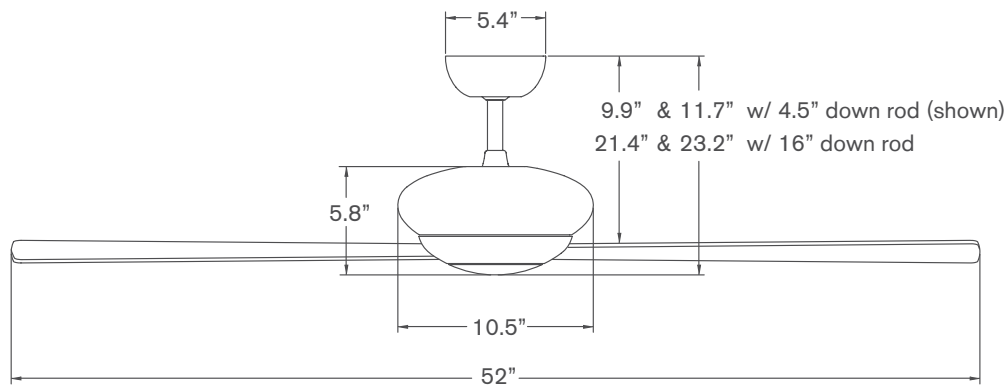

Dimensions

Also available in 42" blade span.

Specifications

- 153mm x 18mm AC motor with reverse switch on fan body
- Die cast and spun aluminum construction
- 42" or 52" span, plywood blades
- Includes 4.5" and 16" down rods (longer options also available)
- Optional LED light: 17W, 90 CRI, 3000K, 1530 lumens (dimnable) behind an opal glass diffuser; adds 1.5" to length of fan; CA Title 24, JA8-2019 compliant
- Slope compatible up to 33°; adapter available for slopes up to 45°
- Designed by Ron Rezek
- ETL listed for dry and damp locations
- Weight: 15 lbs (6.8 kgs)