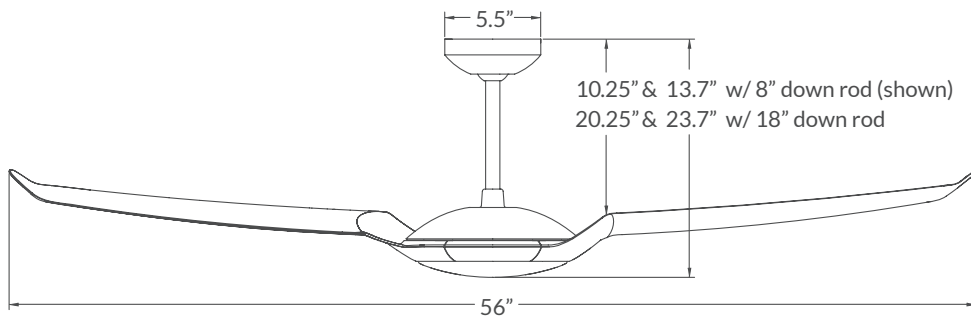

Bright Nickel

Dark Bronze with Dark Blades

tel 541-482-8545
www.modernfan.com

IC/Air2

Includes 8" and 18" down rods, yielding 13.7" or 23.7" overall lengths.
Optional down rods available.

	Finish	Blade Span	Blade Color	Light Option	Control Option
#IC2					
	<ul style="list-style-type: none"> ▲ BN Bright Nickel ▲ DB Dark Bronze ▲ GW Gloss White 	<ul style="list-style-type: none"> ▲ 56 56" Span 	<ul style="list-style-type: none"> ▲ NK Nickel ▲ DK Dark ▲ WH White ▲ CL Clear ▲ EB Ebony ▲ GY Graywash ▲ MG Mahogany ▲ MP Maple ▲ WW Whitewash 	<ul style="list-style-type: none"> ▲ NL No Light ▲ 570 20W LED 	<ul style="list-style-type: none"> ▲ WC Wall Control ▲ RC Remote Control ▲ CC Combo Wall/Remote