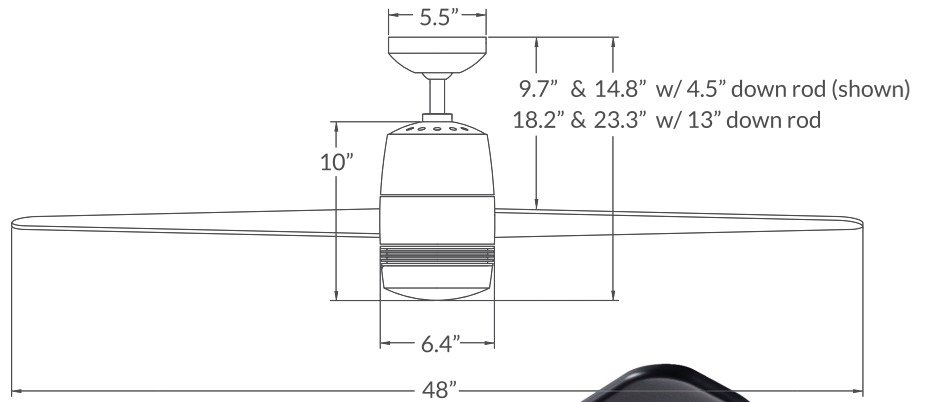

tel 541-482-8545
www.modernfan.com

Dark Bronze

Gloss White

Bright Nickel with 853 Light

Velo DC

Includes 4.5" and 13" down rods, yielding 14.8" or 23.3" overall lengths.
Optional down rods available.

	Finish	Blade Span	Blade Color	Light Option	Control Option
#VEL-					
	▲ GW Gloss White ▲ BN Bright Nickel ▲ DB Dark Bronze	▲ 48 48" Span	▲ WH White ▲ NK Nickel ▲ DK Dark ▲ EB Ebony ▲ GY Graywash ▲ MG Mahogany ▲ MP Maple ▲ WW Whitewash	▲ NL No Light ▲ 853 17W LED	▲ WC Wall Control ▲ RC Remote Control ▲ CC Combo Wall/Remote