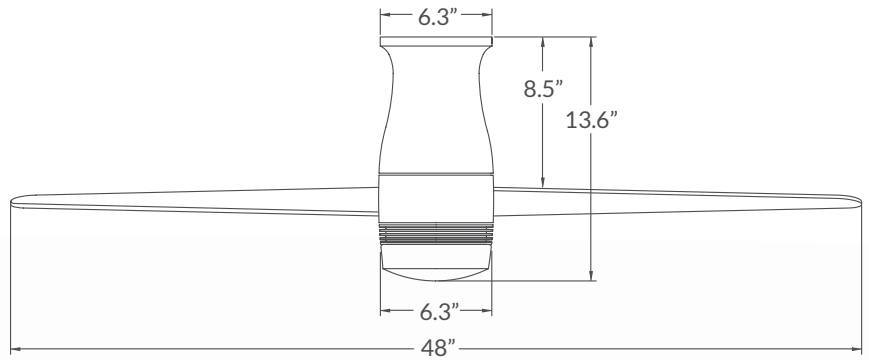

tel 541-482-8545
www.modernfan.com

Dark Bronze

Gloss White

Bright Nickel with 853 Light

Velo Flush DC

Ships in 13.6" overall configuration.

	Finish	Blade Span	Blade Color	Light Option	Control Option
#VEL-FM					
	▲ GW Gloss White ▲ BN Bright Nickel ▲ DB Dark Bronze	▲ 48 48" Span	▲ WH White ▲ NK Nickel ▲ DK Dark ▲ EB Ebony ▲ GY Graywash ▲ MG Mahogany ▲ MP Maple ▲ WW Whitewash	▲ NL No Light ▲ 853 17W LED	▲ WC Wall Control ▲ RC Remote Control ▲ CC Combo Wall/Remote

Energy Guide Data

Average Energy Use	Yearly Energy Cost	Average Airflow	Average Efficiency
22 Watts	\$6	3,174 CFM	145 CFM/Watt

Velo Flush Special Notes

1. Features injection molded plastic blades.

Above estimates are weighted averages, assuming typical use (excluding light).