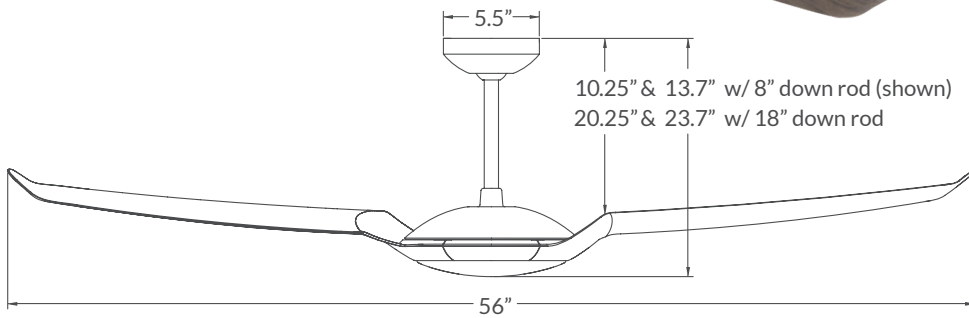

Dark Bronze

>> Bright Nickel with Graywash Blades

tel 541-482-8545
www.modernfan.com

Gloss White with 570 Light

Bright Nickel

IC/Air3

Includes 8" and 18" down rods, yielding 13.7" or 23.7" overall lengths.
Optional down rods available.

	Finish	Blade Span	Blade Color	Light Option	Control Option
#IC3					
	▲ BN Bright Nickel DB Dark Bronze GW Gloss White	▲ 56 56" Span	▲ NK Nickel DK Dark WH White CL Clear EB Ebony GY Graywash MG Mahogany MP Maple WW Whitewash	▲ NL No Light 570 20W LED	▲ WC Wall Control RC Remote Control CC Combo Wall/Remote