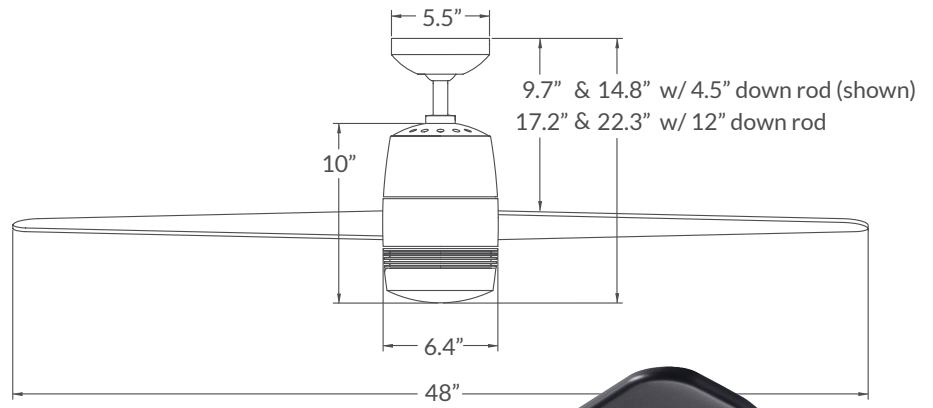

tel 541-482-8545
www.modernfan.com

Dark Bronze

Gloss White

Bright Nickel with 853 Light

Velo DC

Includes 4.5" and 12" down rods, yielding 14.8" or 22.3" overall lengths.
Optional down rods available.

	Finish	Blade Span	Blade Color	Light Option	Control Option
#VEL-					
	▲ GW Gloss White ▲ BN Bright Nickel ▲ DB Dark Bronze	▲ 48 48" Span	▲ WH White ▲ NK Nickel ▲ DK Dark ▲ EB Ebony ▲ GY Graywash ▲ MG Mahogany ▲ MP Maple ▲ WW Whitewash	▲ NL No Light ▲ 853 17W LED	▲ WC Wall Control ▲ RC Remote Control ▲ CC Combo Wall/Remote