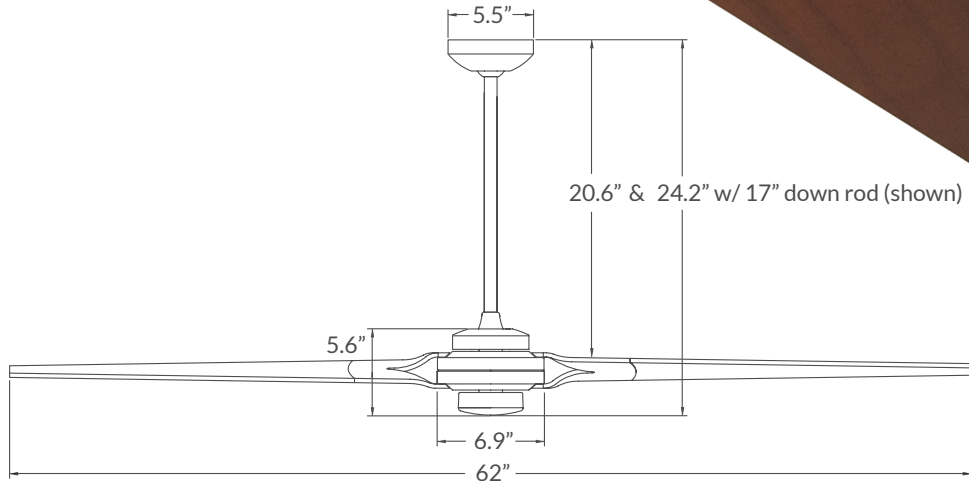

Torsion 62

62" fan includes 17" down rod, yielding 24.2" overall lengths.
Optional down rods available.

	Finish	Blade Span	Blade Color	Light Option	Control Option
#TOR					
	<ul style="list-style-type: none"> ▲ GW Gloss White ▲ BN Bright Nickel ▲ DB Dark Bronze 	<ul style="list-style-type: none"> ▲ 62 62" Span 	<ul style="list-style-type: none"> ▲ WH White ▲ NK Nickel ▲ BK Black ▲ GY Graywash ▲ MG Mahogany ▲ MP Maple ▲ WW Whitewash 	<ul style="list-style-type: none"> ▲ NL No Light ▲ 271 17W LED ▲ 272 20W LED 	<ul style="list-style-type: none"> ▲ 001 Fan Speed Only ▲ 002 Fan & Light - 3 Wire ▲ 003 Handheld Remote ▲ 004 Fan & Light - 2 Wire ▲ 005 Wall/Remote Combo