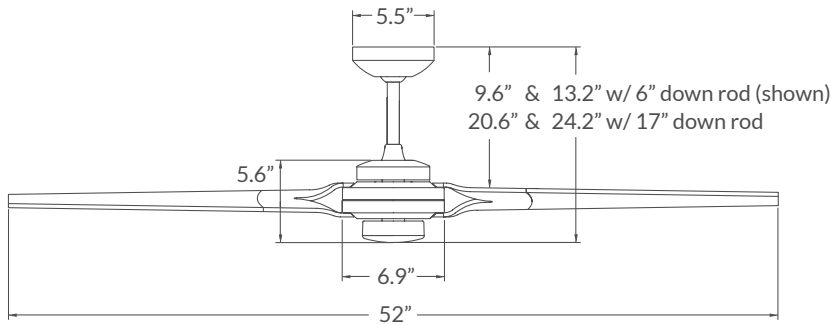

Torsion 52

52" fan includes 6" and 17" down rods, yielding 13.2" or 24.2" overall lengths.
Optional down rods available.

	Finish	Blade Span	Blade Color	Light Option	Control Option
#TOR					
	▲ GW Gloss White BN Bright Nickel DB Dark Bronze	▲ 52 52" Span	▲ WH White NK Nickel BK Black GY Graywash MG Mahogany MP Maple WW Whitewash	▲ NL No Light 271 17W LED 272 20W LED	▲ 001 Fan Speed Only 002 Fan & Light - 3 Wire 003 Handheld Remote 004 Fan & Light - 2 Wire 005 Wall/Remote Combo