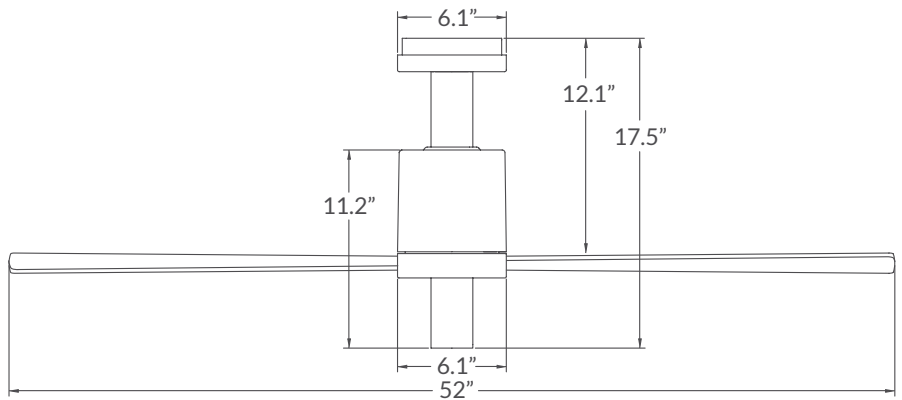

tel 541-482-8545
www.modernfan.com

Aluminum / Anthracite

Pensi DC

Ships in 17" overall configuration.
Optional down rods available.

	Finish	Blade Span	Blade Color	Light Option	Control Option
#PEN-					
	GW Gloss White AA Aluminum / Anthracite	52 52" Span	WH White AL Aluminum	NL No Light 151 7W GU10 LED	WC Wall Control RC Remote Control CC Combo Wall/Remote

Energy Guide Data

Average Energy Use	Yearly Energy Cost	Average Airflow	Average Efficiency
19 Watts	$5	4,407 CFM	235 CFM/Watt

Pensi Special Notes

1. Not suitable for sloped ceilings.
2. Features injection molded plastic blades.

Above estimates are weighted averages, assuming typical use (excluding light).