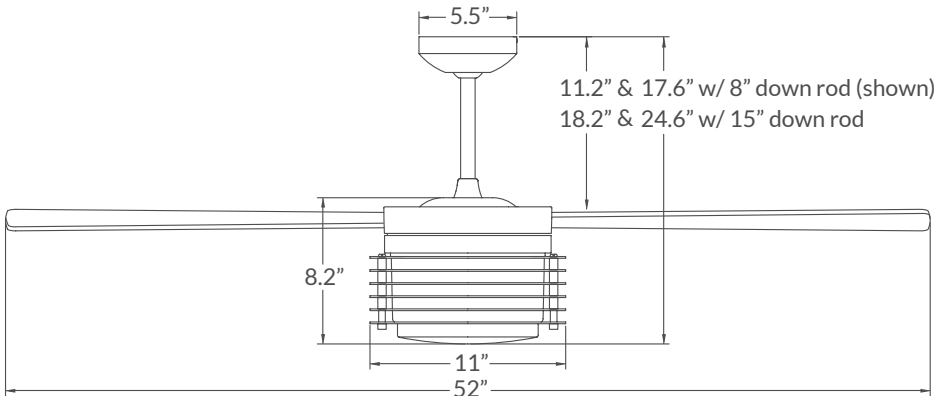

tel 541-482-8545
www.modernfan.com