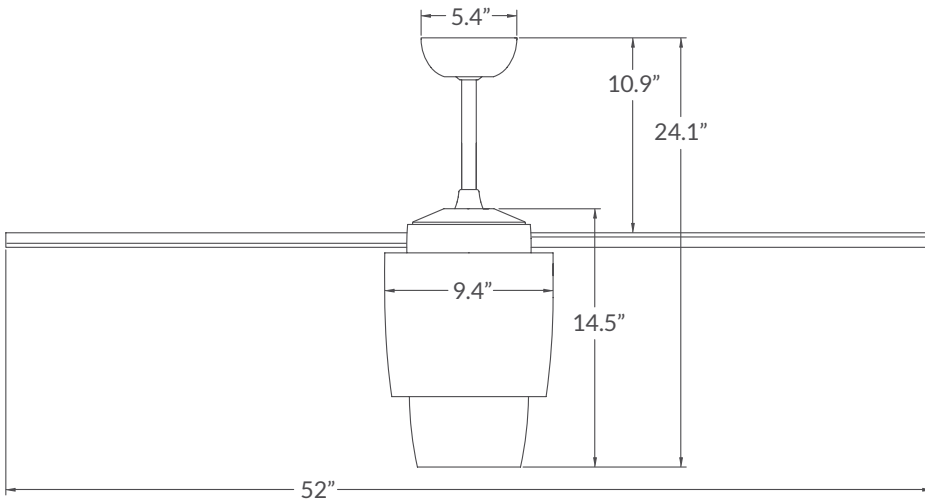

Energy Information

(52" at high speed)

AIRFLOW
6023
Cubic Feet Per Minute

ELECTRICITY USE
71
Watts (excludes lights)

AIRFLOW EFFICIENCY
85
Cubic Feet Per Minute Per Watt

▶▶ Gloss White with Amber Shade

tel 541-482-8545
www.modernfan.com

Halo

Includes 8" down rod, yielding 24.1" overall length.
Optional down rods available.

	Finish	Blade Span	Blade Color	Light Option	Control Option
#HAL					
	▲ WA Gloss White/Amber ▲ NO Textured Nickel/Opal	▲ 52 52" Span	▲ WH White ▲ NK Nickel	▲ LED 17W LED	▲ 002 Fan & Light - 3 Wire ▲ 003 Handheld Remote ▲ 004 Fan & Light - 2 Wire ▲ 005 Wall/Remote Combo

Textured Nickel with Opal Shade

Halo Special Notes

1. To prevent restriction of airflow, the Halo is best suited for 9-foot ceiling or higher.