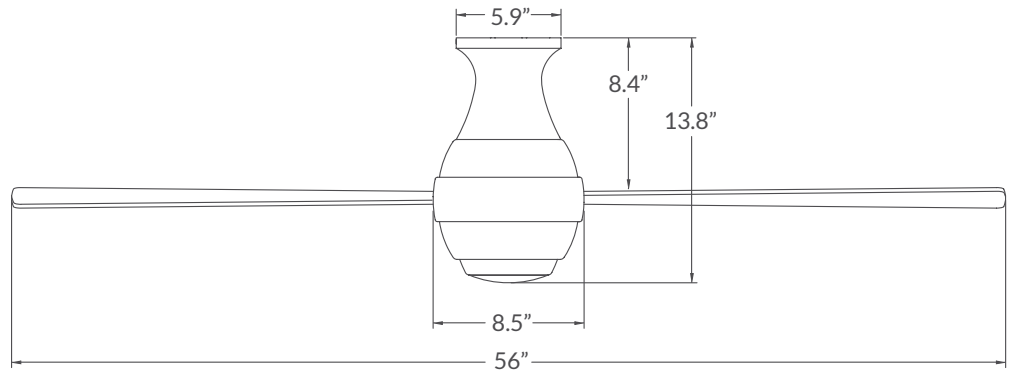

tel 541-482-8545  
www.modernfan.com

**Energy Information**

(56" at high speed)

**AIRFLOW**  
**6340**  
Cubic Feet Per Minute

**ELECTRICITY USE**  
**72**  
Watts (excludes lights)

**AIRFLOW EFFICIENCY**  
**89**  
Cubic Feet Per Minute Per Watt

>> Gloss White

Bright Nickel

Gloss White with 172 Light

**Gusto Flush**

**Ships in 13.8" overall configuration.**

|                | Finish   | Blade Span         | Blade Color                         | Light Option                             | Control Option  |
|----------------|--|--------------------|-------------------------------------|--|---|
| <b>#GUS-FM</b> |  |                    |                                     |  |   |
|                | <b>GW</b> Gloss White<br><b>BN</b> Bright Nickel | <b>56</b> 56" Span | <b>WH</b> White<br><b>NK</b> Nickel | <b>NL</b> No Light<br><b>172</b> 17W LED | <b>001</b> Fan Speed Only<br><b>002</b> Fan & Light - 3 Wire<br><b>003</b> Handheld Remote<br><b>004</b> Fan & Light - 2 Wire<br><b>005</b> Wall/Remote Combo |

**Gusto Flush Special Notes**

- The #172 light kit adds 1.5-inches to length of this fan.