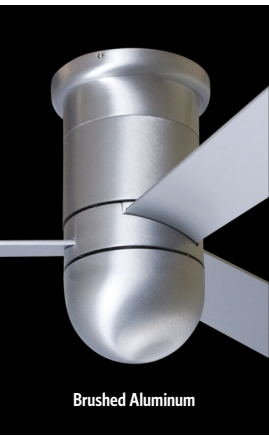

tel 541-482-8545
www.modernfan.com

Energy Information

(50" at high speed)

AIRFLOW
6550
Cubic Feet Per Minute

ELECTRICITY USE
87
Watts (excludes lights)

AIRFLOW EFFICIENCY
75
Cubic Feet Per Minute Per Watt

Gloss White
^^

Brushed Aluminum

Gloss White with
354 Light

Cirrus Flush

Ships in 13" overall configuration.

	Finish	Blade Span	Blade Color	Light Option	Control Option
#CIR-FM					
	GW Gloss White BA Brushed Aluminum	50 50" Span	WH White AL Aluminum MP Maple	NL No Light 354 17W LED	001 Fan Speed Only 002 Fan & Light - 3 Wire 003 Handheld Remote 004 Fan & Light - 2 Wire 005 Wall/Remote Combo

Cirrus Flush Special Notes

1. The #354 light kit adds 3-inches to length of this fan.