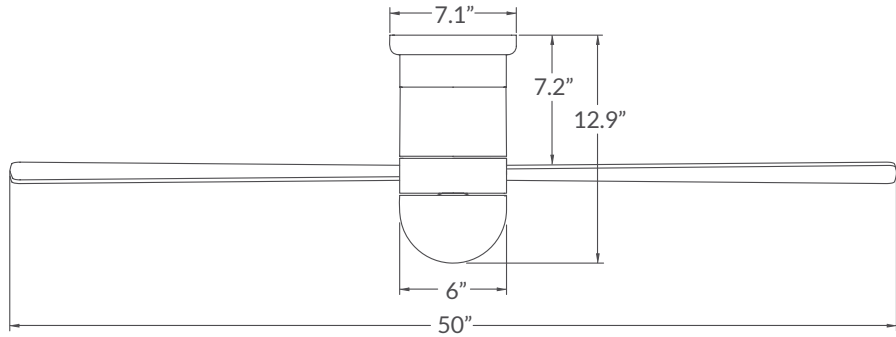

tel 541-482-8545
www.modernfan.com

Energy Information

(50" at high speed)

AIRFLOW
6550
Cubic Feet Per Minute

ELECTRICITY USE
87
Watts (excludes lights)

AIRFLOW EFFICIENCY
75
Cubic Feet Per Minute Per Watt

Gloss White
^^

Brushed Aluminum

Gloss White with
354 Light

Cirrus Flush

Ships in 13" overall configuration.

	Finish	Blade Span	Blade Color	Light Option	Control Option
#CIR-FM					
	GW Gloss White BA Brushed Aluminum	50 50" Span	WH White AL Aluminum MP Maple	NL No Light 354 17W LED	001 Fan Speed Only 002 Fan & Light - 3 Wire 003 Handheld Remote 004 Fan & Light - 2 Wire 005 Wall/Remote Combo

Cirrus Flush Special Notes

1. The #354 light kit adds 3-inches to length of this fan.