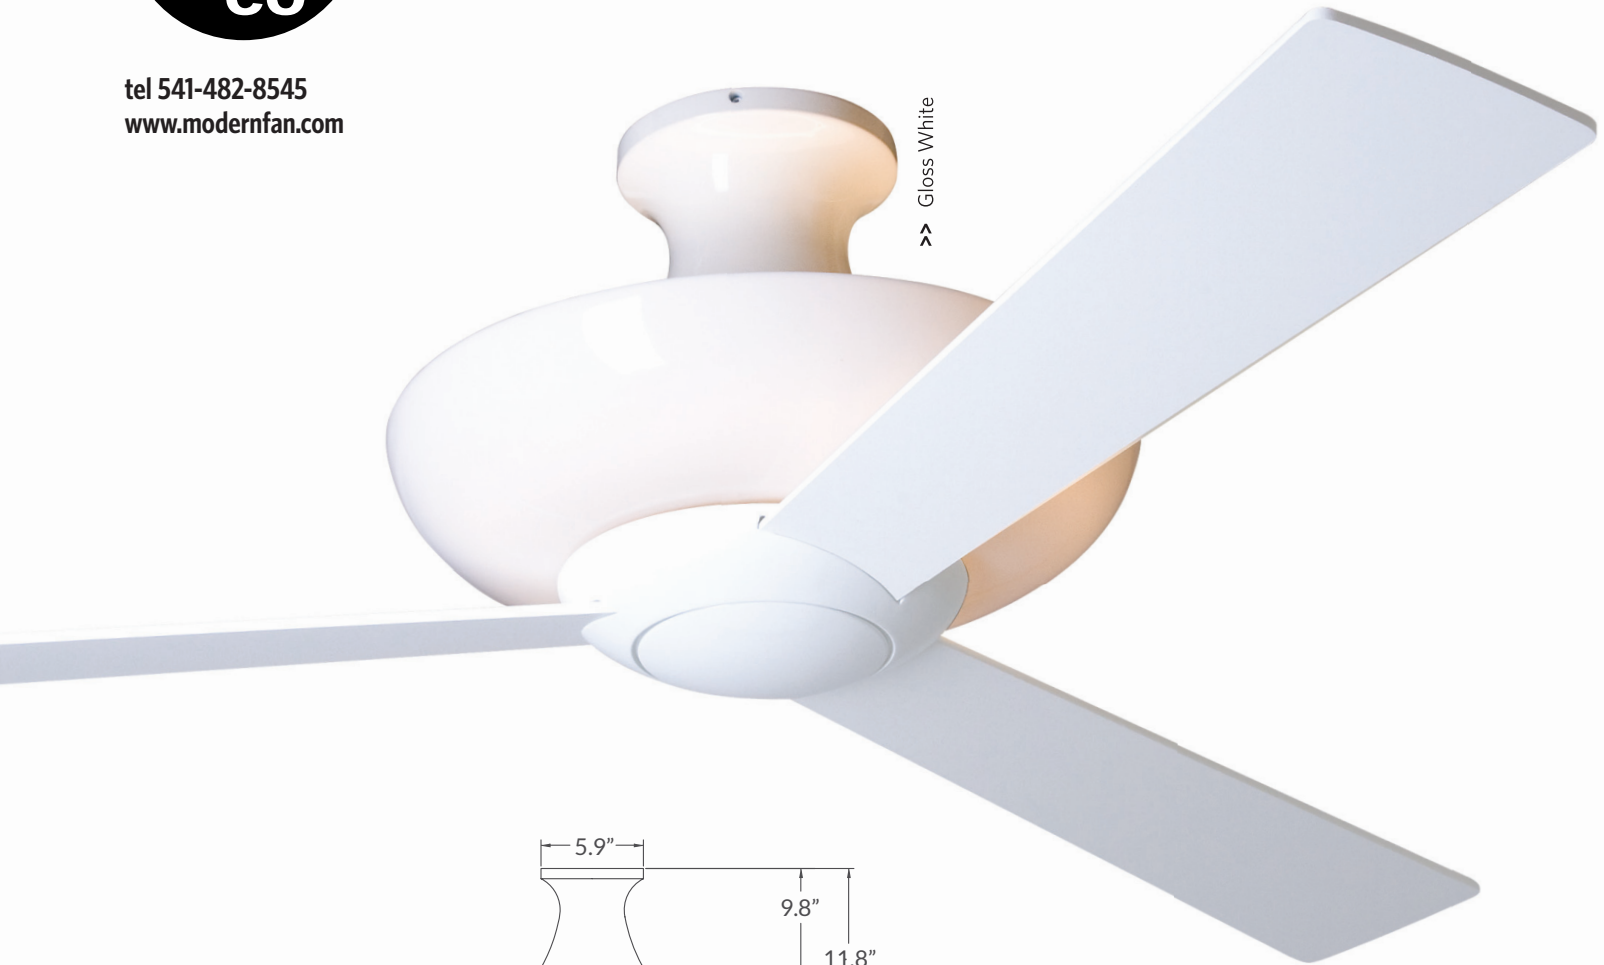

tel 541-482-8545  
www.modernfan.com

**Energy Information**

(52" at high speed)

**AIRFLOW**  
**5941**  
Cubic Feet Per Minute

**ELECTRICITY USE**  
**71**  
Watts (excludes lights)

**AIRFLOW EFFICIENCY**  
**84**  
Cubic Feet Per Minute Per Watt

>> Gloss White

**Aurora Flush**

Ships in 12" overall configuration.

	Finish	Blade Span	Blade Color	Control Option
<b>#AUR-FM</b>				
	<b>GW</b> Gloss White <b>BA</b> Brushed Aluminum	<b>52</b> 52" Span	<b>WH</b> White <b>AL</b> Aluminum	<b>002</b> Fan & Light - 3 Wire <b>003</b> Handheld Remote <b>004</b> Fan & Light - 2 Wire <b>005</b> Wall/Remote Combo

Brushed Aluminum

**Aurora Flush Special Notes**

1. The Aurora Flush uses a 40w T5 circline fluorescent lamp and is therefore not dimmable.