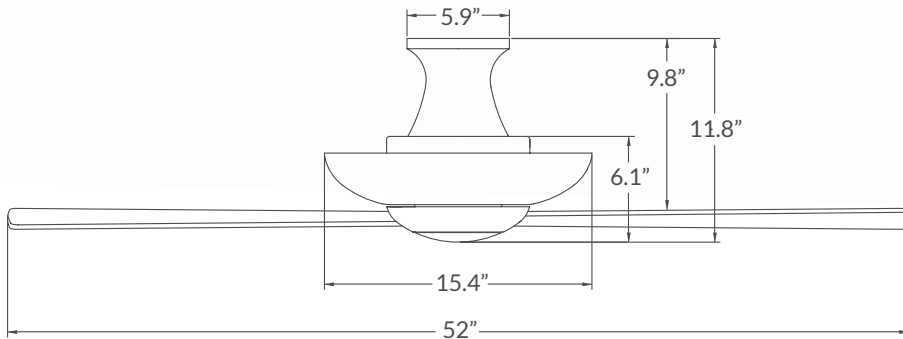

tel 541-482-8545  
www.modernfan.com

**Energy Information**

(52" at high speed)

**AIRFLOW**  
**5941**  
Cubic Feet Per Minute

**ELECTRICITY USE**  
**71**  
Watts (excludes lights)

**AIRFLOW EFFICIENCY**  
**84**  
Cubic Feet Per Minute Per Watt

>> Gloss White

**Aurora Flush**

Ships in 12" overall configuration.

	Finish	Blade Span	Blade Color	Control Option
<b>#AUR-FM</b>				
	<b>GW</b> Gloss White <b>BA</b> Brushed Aluminum	<b>52</b> 52" Span	<b>WH</b> White <b>AL</b> Aluminum	<b>002</b> Fan & Light - 3 Wire <b>003</b> Handheld Remote <b>004</b> Fan & Light - 2 Wire <b>005</b> Wall/Remote Combo