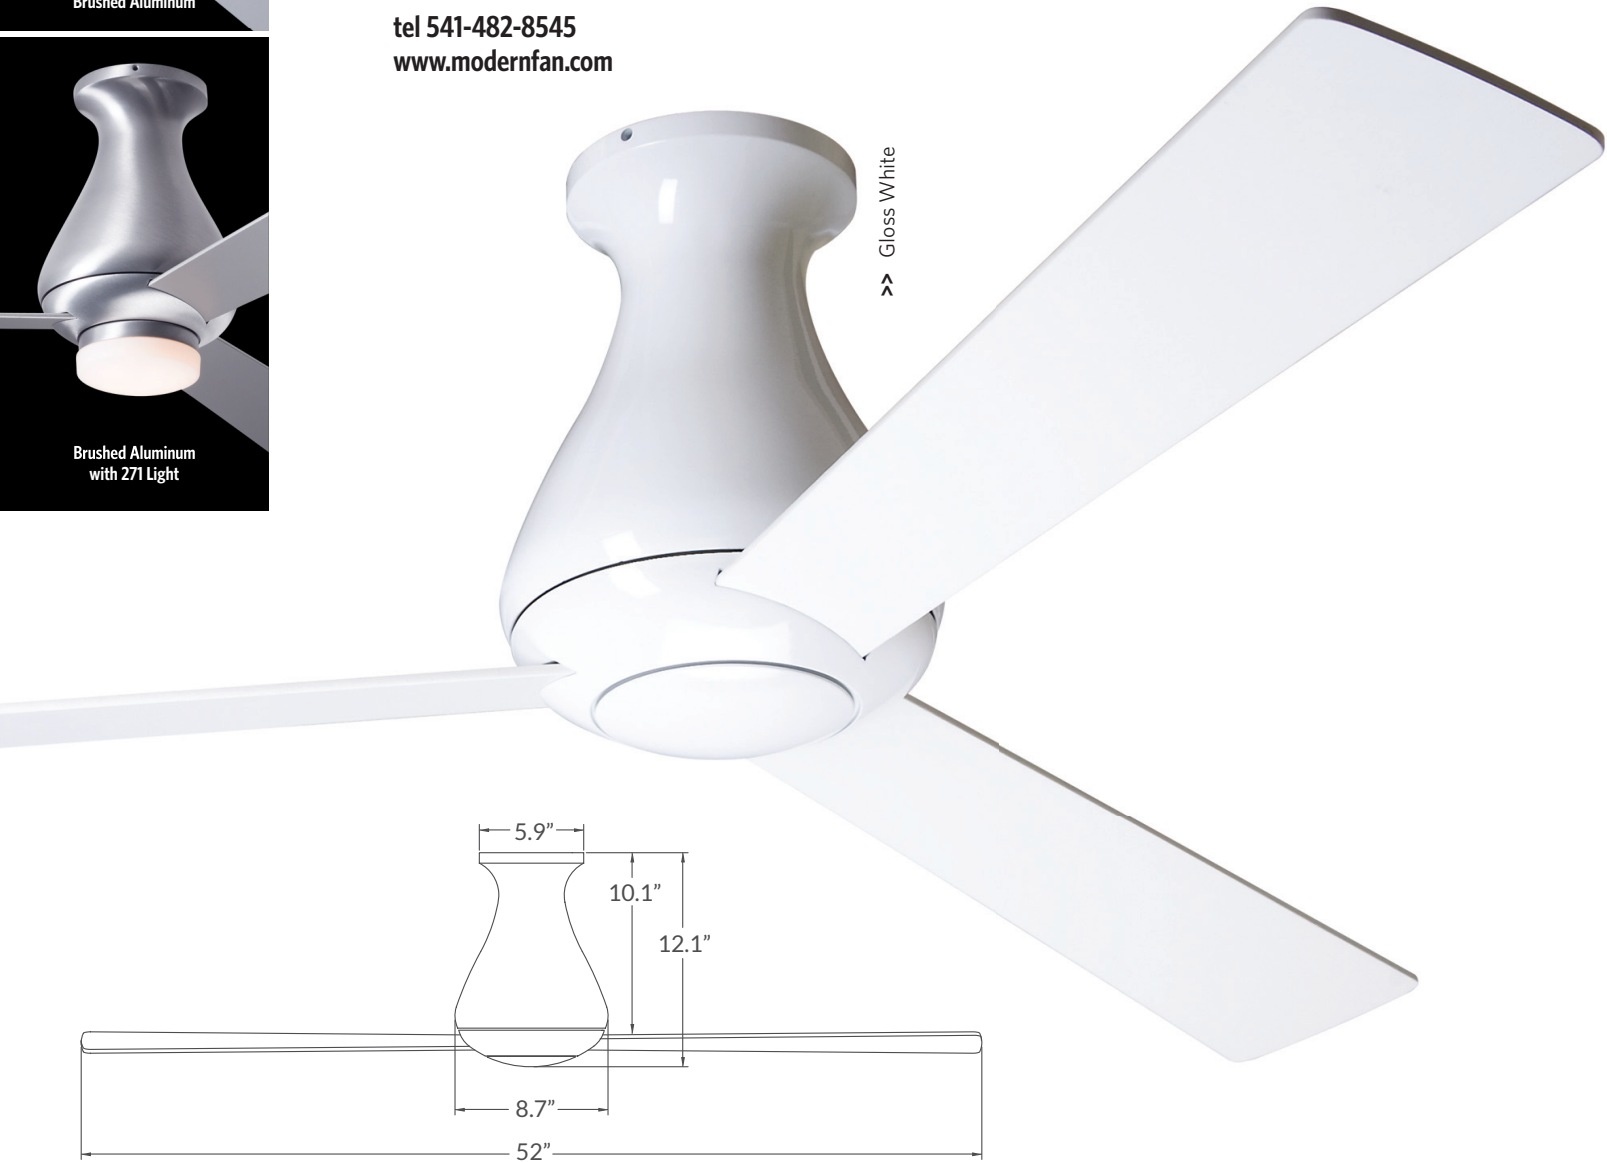

Brushed Aluminum

Brushed Aluminum with 271 Light

tel 541-482-8545
www.modernfan.com

Energy Information

(52" at high speed)

AIRFLOW
6422
Cubic Feet Per Minute

ELECTRICITY USE
71
Watts (excludes lights)

AIRFLOW EFFICIENCY
91
Cubic Feet Per Minute Per Watt

Altus Flush

Ships in 12.1" overall configuration.

	Finish	Blade Span	Blade Color	Light Option	Control Option
#ALT-FM					
	▲ GW Gloss White ▲ BA Brushed Aluminum	▲ 52 52" Span ▲ 42 42" Span	▲ WH White ▲ AL Aluminum	▲ NL No Light ▲ 271 17W LED	▲ 001 Fan Speed Only ▲ 002 Fan & Light - 3 Wire ▲ 003 Handheld Remote ▲ 004 Fan & Light - 2 Wire ▲ 005 Wall/Remote Combo

Altus Flush Special Notes

1. The #271 light kit adds 1.5-inches to length of this fan.