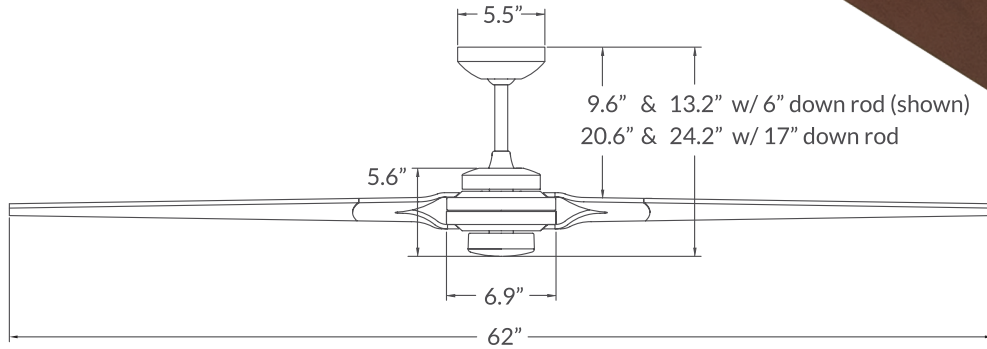

Gloss White

Dark Bronze with Black Blades

tel 541-482-8545
www.modernfan.com

Energy Information

(52" at high speed)

AIRFLOW
6247
Cubic Feet Per Minute

ELECTRICITY USE
75
Watts (excludes lights)

AIRFLOW EFFICIENCY
84
Cubic Feet Per Minute Per Watt

Dark Bronze with Mahogany Blades

Torsion

Includes 6" and 17" down rods, yielding 13.2" or 24.2" overall lengths.
Optional down rods available.

	Finish	Blade Span	Blade Color	Light Option	Control Option
#TOR					
	<ul style="list-style-type: none"> ▲ GW Gloss White ▲ BN Bright Nickel ▲ DB Dark Bronze 	<ul style="list-style-type: none"> ▲ 62 62" Span ▲ 52 52" Span 	<ul style="list-style-type: none"> ▲ WH White ▲ NK Nickel ▲ BK Black ▲ MP Maple ▲ MG Mahogany 	<ul style="list-style-type: none"> ▲ NL No Light ▲ 252 G9 Halogen ▲ 253 GU24 CFL ▲ 270 G9 Halogen 	<ul style="list-style-type: none"> ▲ 001 Fan Speed Only ▲ 002 Fan & Light - 3 Wire ▲ 003 Handheld Remote ▲ 004 Fan & Light - 2 Wire ▲ 005 Wall/Remote Combo

Bright Nickel with 252/253 Light

Bright Nickel with 270 Light

Torsion Special Notes

1. The #252/#253 light kits add 5-inches to length of this fan.
2. The #270 light kit adds 2.5-inches to length of this fan.