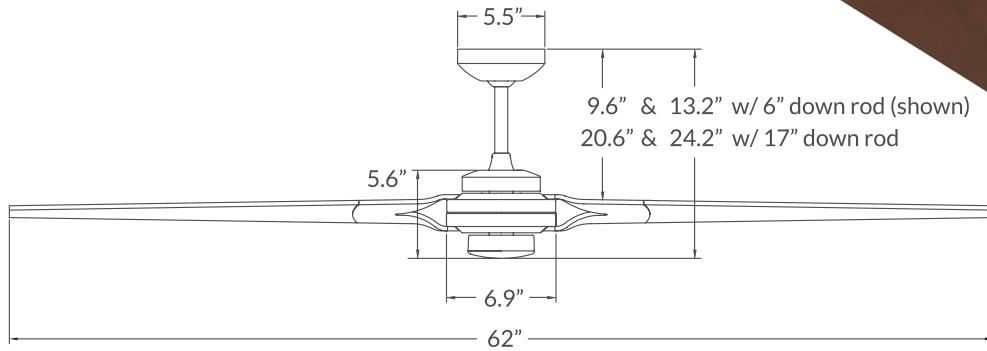

Gloss White

Dark Bronze with Black Blades

tel 541-482-8545
www.modernfan.com

Energy Information

(52" at high speed)

AIRFLOW
6247
Cubic Feet Per Minute

ELECTRICITY USE
75
Watts (excludes lights)

AIRFLOW EFFICIENCY
84
Cubic Feet Per Minute Per Watt

Dark Bronze with Mahogany Blades

Torsion

Includes 6" and 17" down rods, yielding 13.2" or 24.2" overall lengths.
Optional down rods available.

	Finish	Blade Span	Blade Color	Light Option	Control Option
#TOR					
	<ul style="list-style-type: none"> ▲ GW Gloss White ▲ BN Bright Nickel ▲ DB Dark Bronze 	<ul style="list-style-type: none"> ▲ 62 62" Span ▲ 52 52" Span 	<ul style="list-style-type: none"> ▲ WH White ▲ NK Nickel ▲ BK Black ▲ MP Maple ▲ MG Mahogany 	<ul style="list-style-type: none"> ▲ NL No Light ▲ 252 G9 Halogen ▲ 253 GU24 CFL ▲ 270 G9 Halogen 	<ul style="list-style-type: none"> ▲ 001 Fan Speed Only ▲ 002 Fan & Light - 3 Wire ▲ 003 Handheld Remote ▲ 004 Fan & Light - 2 Wire ▲ 005 Wall/Remote Combo

Bright Nickel with 252/253 Light

Bright Nickel with 270 Light

Torsion Special Notes

1. The #252/#253 light kits add 5-inches to length of this fan.
2. The #270 light kit adds 2.5-inches to length of this fan.