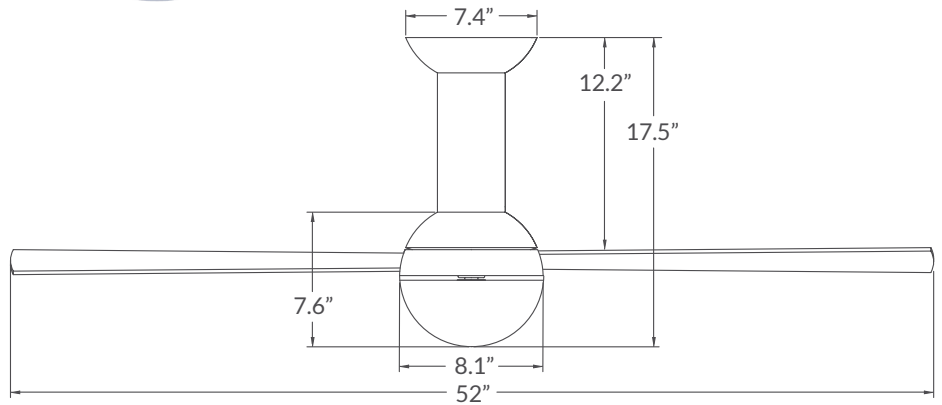

tel 541-482-8545
www.modernfan.com

Energy Information

(52" at high speed)

AIRFLOW
5481
Cubic Feet Per Minute

ELECTRICITY USE
71
Watts (excludes lights)

AIRFLOW EFFICIENCY
78
Cubic Feet Per Minute Per Watt

Gloss White

Gloss White

Brushed Aluminum with 650/651 Light

Stratos

Ships in 17" overall configuration.
Optional down rods available.

	Finish	Blade Span	Blade Color	Light Option	Control Option
#STR-					
	GW Gloss White BA Brushed Aluminum	52 52" Span 42 42" Span	WH White AL Aluminum MP Maple	NL No Light 650 G9 Halogen 651 GU24 CFL	001 Fan Speed Only 002 Fan & Light - 3 Wire 003 Handheld Remote 004 Fan & Light - 2 Wire 005 Wall/Remote Combo