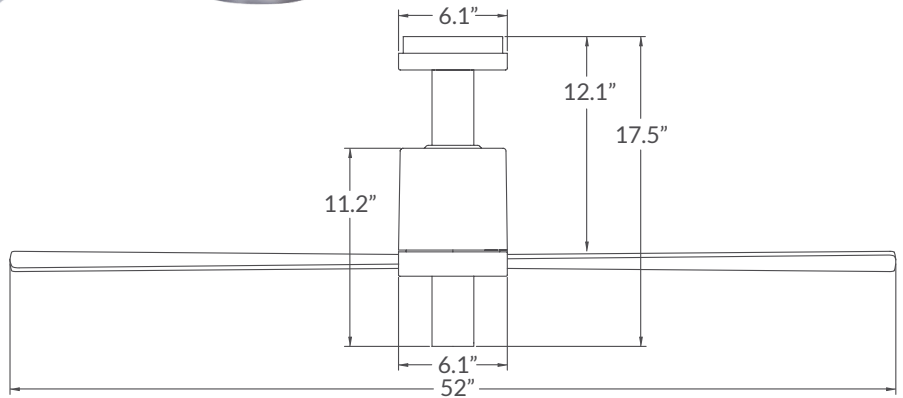

Aluminum / Anthracite

Gloss White

Aluminum/Anthracite with 150 Light

**Pensi**

**Ships in 17" overall configuration.**  
Optional down rods available.

	Finish	Blade Span	Blade Color	Light Option	Control Option
#PEN-					
	▲ <b>GW</b> Gloss White ▲ <b>AA</b> Aluminum / Anthracite	▲ <b>52</b> 52" Span	▲ <b>WH</b> White ▲ <b>AL</b> Aluminum	▲ <b>NL</b> No Light ▲ <b>150</b> GU10 Halogen	▲ <b>001</b> Fan Speed Only ▲ <b>002</b> Fan & Light - 3 Wire ▲ <b>003</b> Handheld Remote ▲ <b>004</b> Fan & Light - 2 Wire ▲ <b>005</b> Wall/Remote Combo