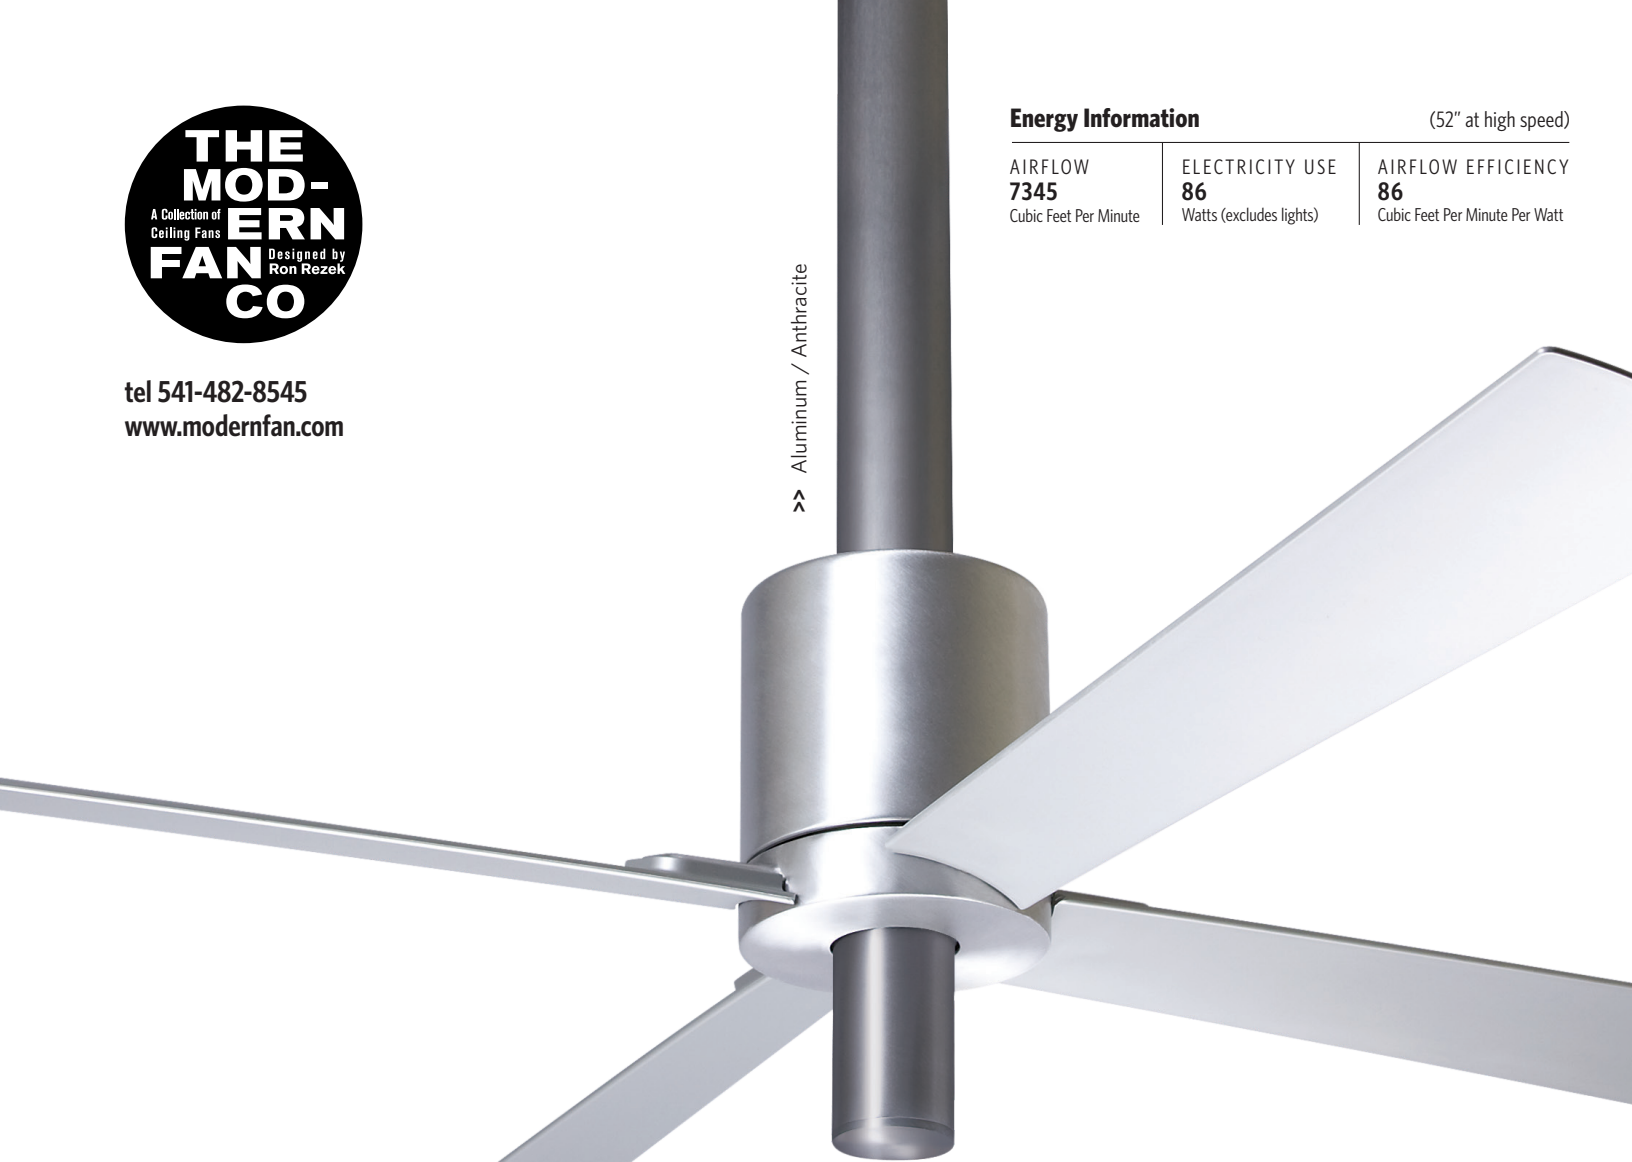

tel 541-482-8545  
www.modernfan.com

**Energy Information**

(52" at high speed)

AIRFLOW  
**7345**  
Cubic Feet Per Minute

ELECTRICITY USE  
**86**  
Watts (excludes lights)

AIRFLOW EFFICIENCY  
**86**  
Cubic Feet Per Minute Per Watt

Aluminum / Anthracite

Gloss White

Aluminum/Anthracite with 150 Light

**Pensi**

**Ships in 17" overall configuration.**  
Optional down rods available.

	Finish	Blade Span	Blade Color	Light Option	Control Option
#PEN-					
	▲ <b>GW</b> Gloss White ▲ <b>AA</b> Aluminum / Anthracite	▲ <b>52</b> 52" Span	▲ <b>WH</b> White ▲ <b>AL</b> Aluminum	▲ <b>NL</b> No Light ▲ <b>150</b> GU10 Halogen	▲ <b>001</b> Fan Speed Only ▲ <b>002</b> Fan & Light - 3 Wire ▲ <b>003</b> Handheld Remote ▲ <b>004</b> Fan & Light - 2 Wire ▲ <b>005</b> Wall/Remote Combo

**Pensi Special Notes**

1. Not suitable for sloped ceilings.
2. Features injection molded plastic blades.