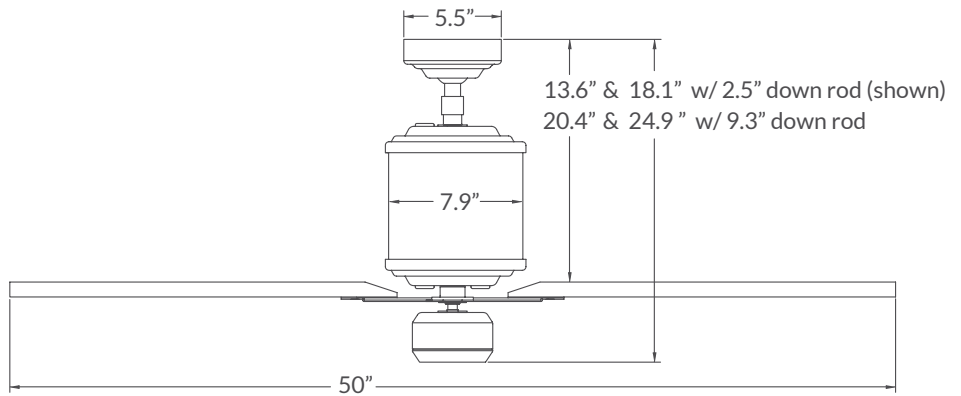

tel 541-482-8545
www.modernfan.com

Energy Information

(50" at high speed)

AIRFLOW
6346
Cubic Feet Per Minute

ELECTRICITY USE
85
Watts (excludes lights)

AIRFLOW EFFICIENCY
74
Cubic Feet Per Minute Per Watt

Galvanized with
White Blades
^^

Galvanized with 950/951 Light

Galvanized with 952/953 Light

Industry

Includes 2.5" and 9" down rods, yielding 18.1" or 24.9" overall lengths.
Optional down rods available.

	Finish	Blade Span	Blade Color	Light Option	Control Option
#IND-					
	▲ GV Galvanized	▲ 50 50" Span	▲ WH White SV Silver BK Black MP Maple	▲ NL No Light 950 G9 Halogen (Open) 951 GU24 CFL (Open) 952 G9 Halogen (Closed) 953 GU24 CFL (Closed)	▲ 001 Fan Speed Only 002 Fan & Light - 3 Wire 003 Handheld Remote 004 Fan & Light - 2 Wire 005 Wall/Remote Combo