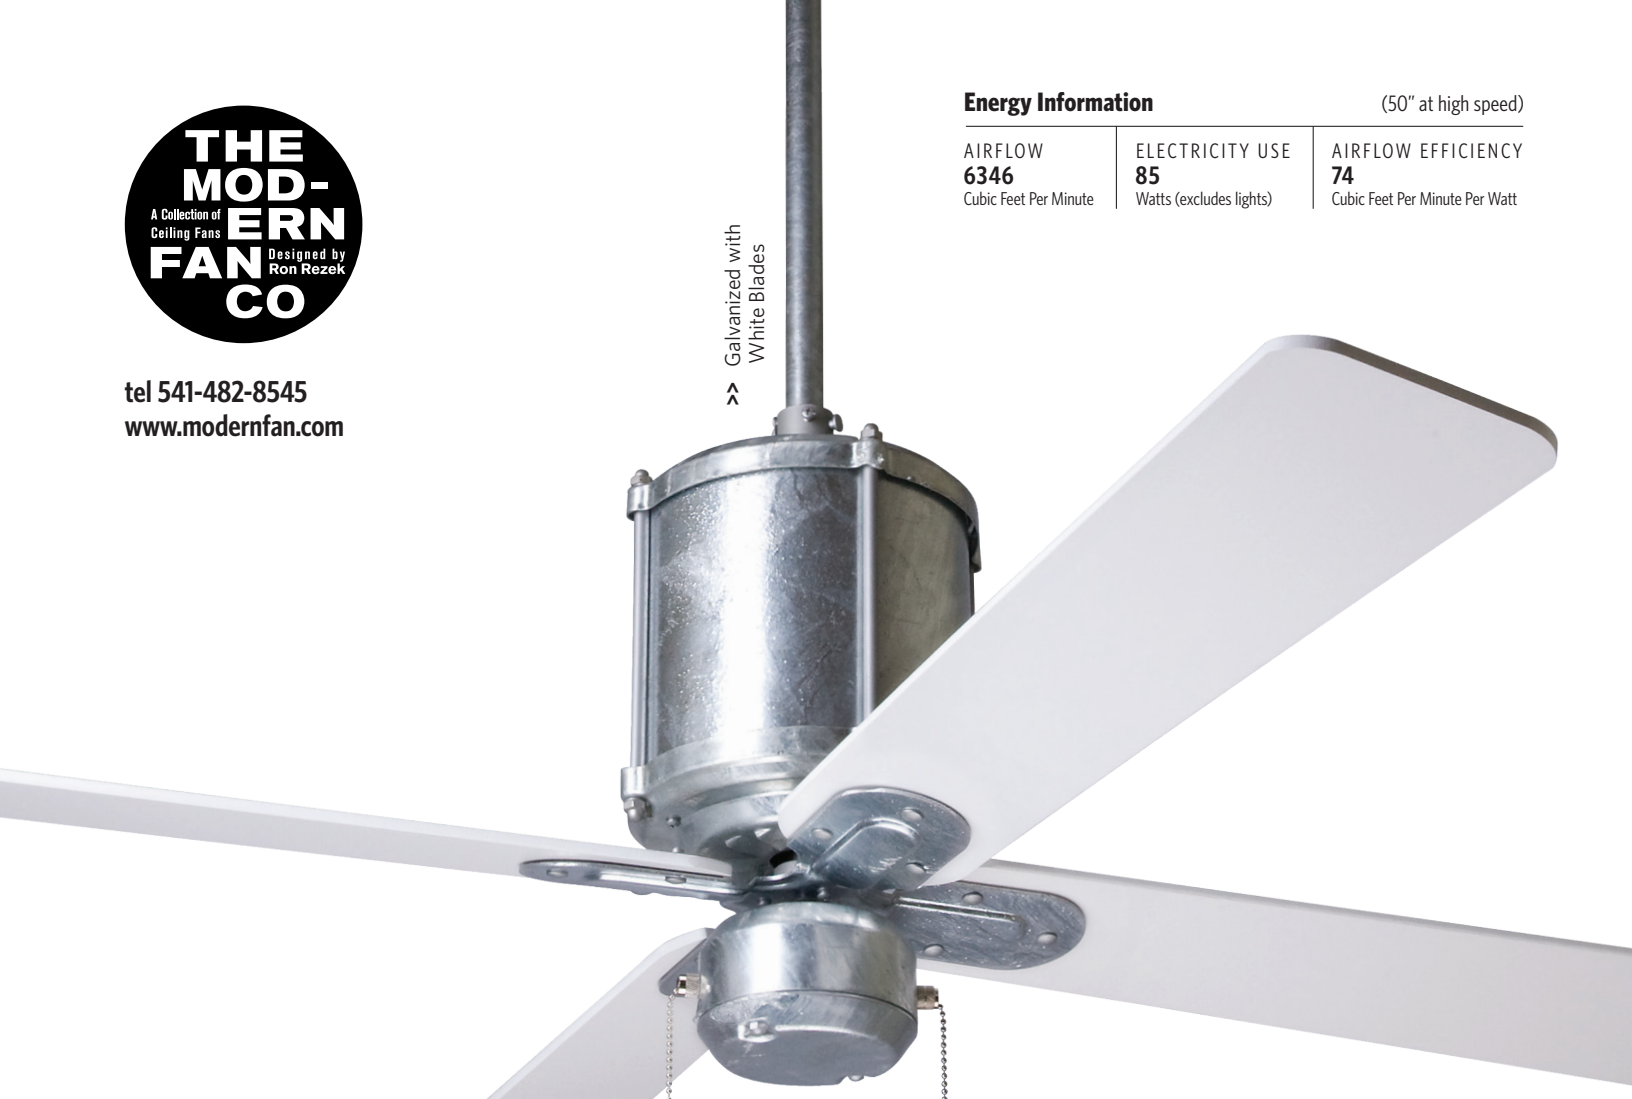

tel 541-482-8545
www.modernfan.com

Energy Information

(50" at high speed)

AIRFLOW
6346
Cubic Feet Per Minute

ELECTRICITY USE
85
Watts (excludes lights)

AIRFLOW EFFICIENCY
74
Cubic Feet Per Minute Per Watt

Galvanized with
White Blades
^^

Galvanized with 950/951 Light

Galvanized with 952/953 Light

Industry

Includes 2.5" and 9" down rods, yielding 18.1" or 24.9" overall lengths.
Optional down rods available.

	Finish	Blade Span	Blade Color	Light Option	Control Option
#IND-					
	▲ GV Galvanized	▲ 50 50" Span	▲ WH White SV Silver BK Black MP Maple	▲ NL No Light 950 G9 Halogen (Open) 951 GU24 CFL (Open) 952 G9 Halogen (Closed) 953 GU24 CFL (Closed)	▲ 001 Fan Speed Only 002 Fan & Light - 3 Wire 003 Handheld Remote 004 Fan & Light - 2 Wire 005 Wall/Remote Combo

Industry Special Notes

1. The #950/#951 light kit adds 5-inches to length of this fan. 2. The #952/#953 light kit adds 4-inches to length of this fan.