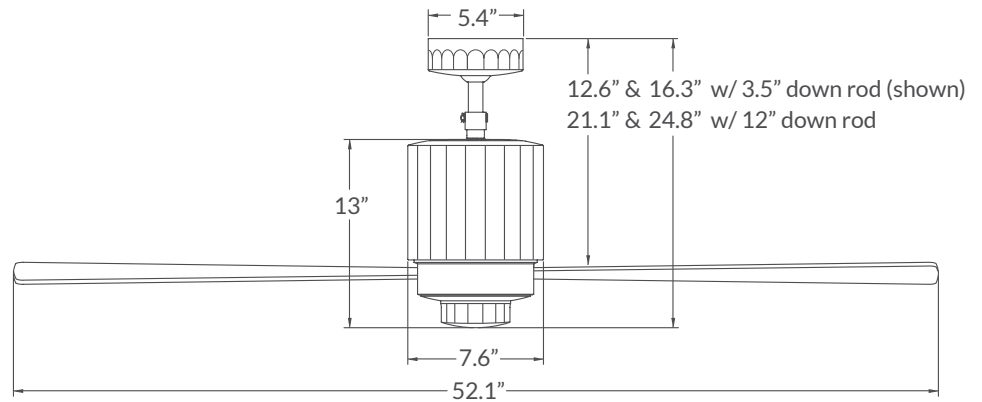

Flute Special Notes

1. The #750/#751 light kit adds 3-inches to length of this fan.

tel 541-482-8545
www.modernfan.com

Energy Information

(52" at high speed)

AIRFLOW 5615 Cubic Feet Per Minute	ELECTRICITY USE 63 Watts (excludes lights)	AIRFLOW EFFICIENCY 89 Cubic Feet Per Minute Per Watt